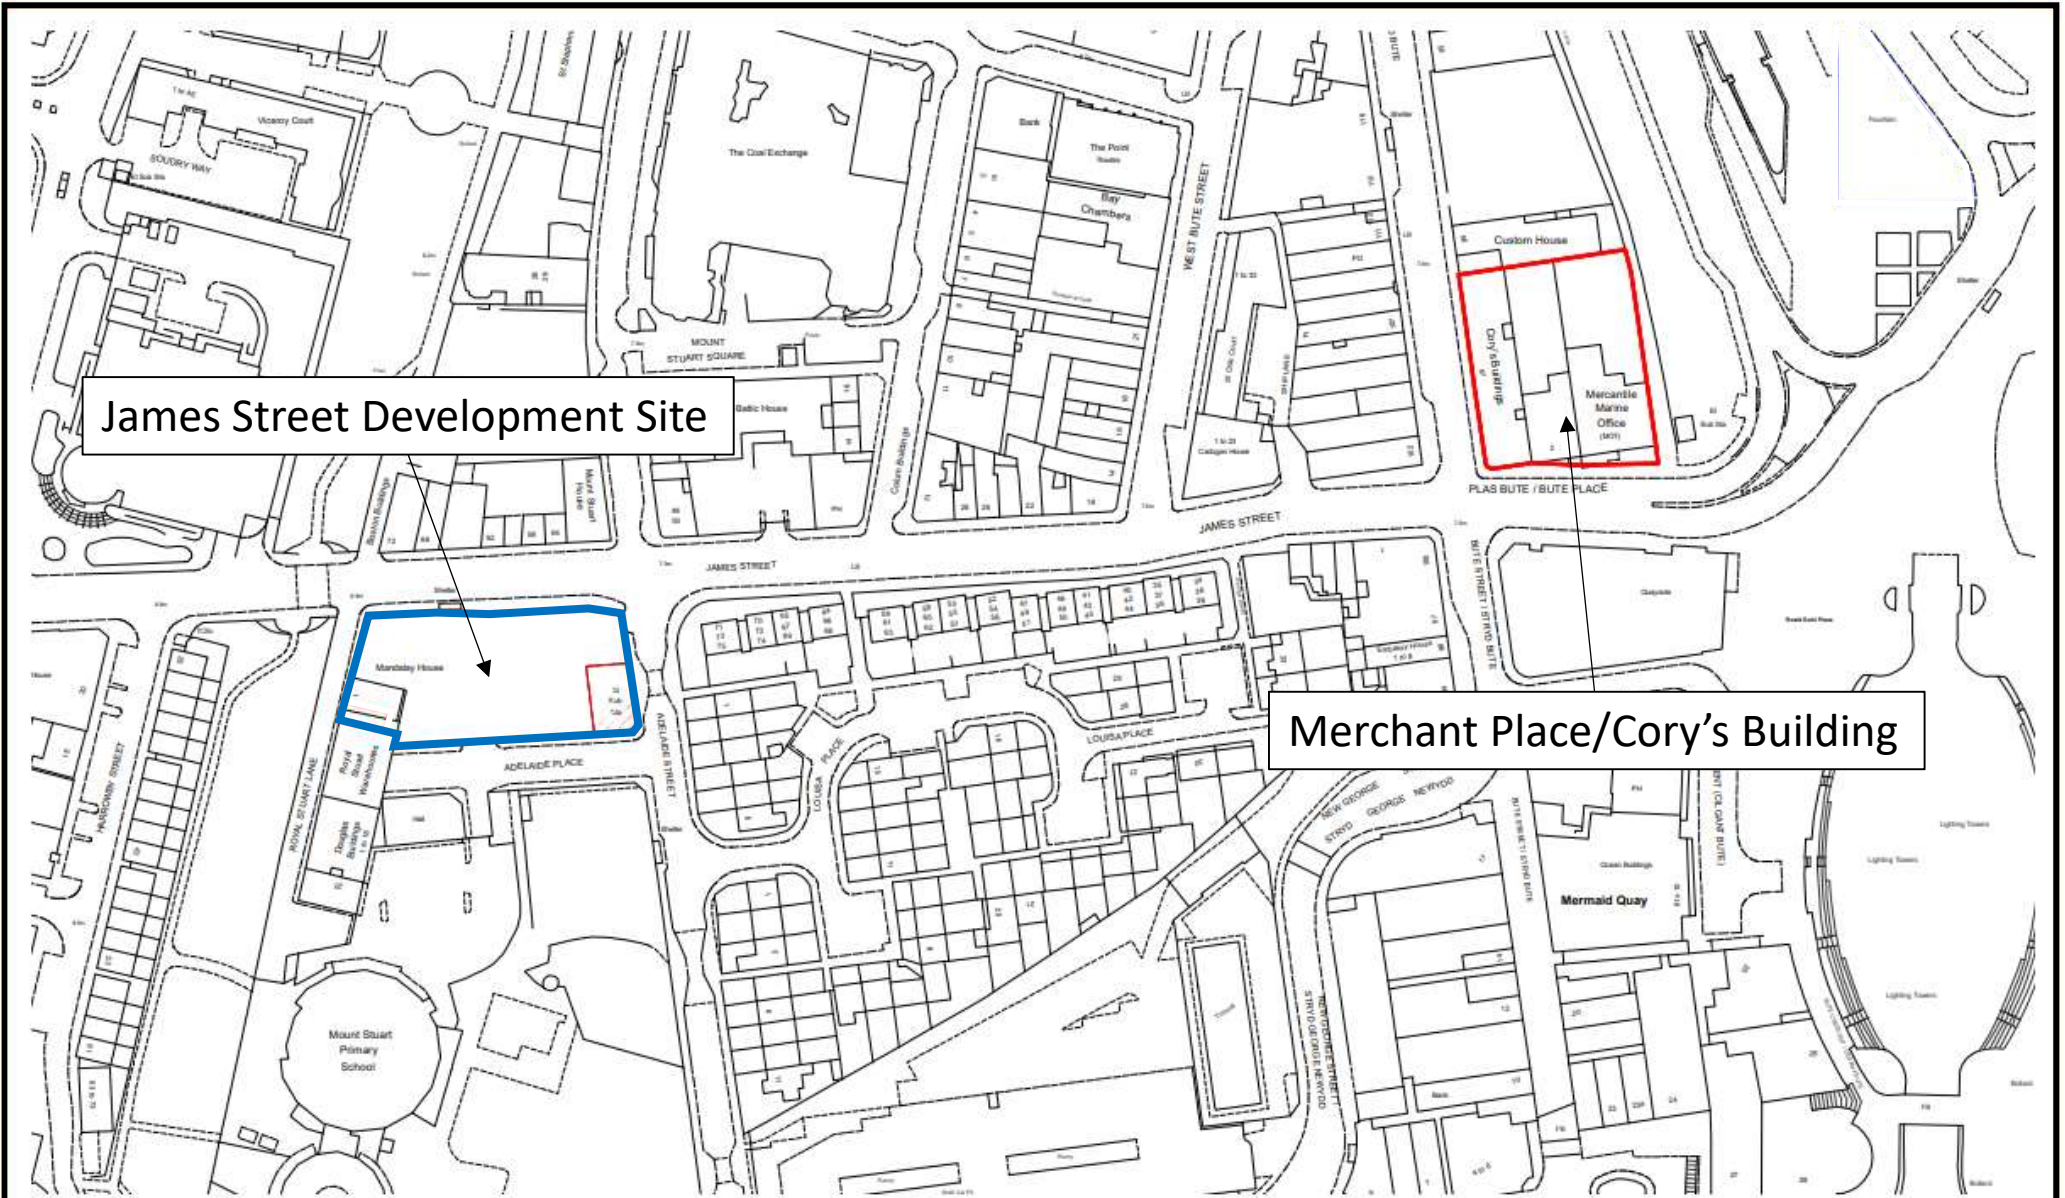

APPENDIX 1 - SITE PLAN

James Street Development Site

Merchant Place/Cory's Building

www.eiddocyngrcaerdydd.com

www.cardiffcouncilproperty.com

CARDIFF
CAERDYDD

R : 1 / proep22 / PLANSFORLEDAI / 2021 / JAMESSTREETMERCHANT-EJ WOR

Lunwyd gan / Drawn By : LHC Dyddiad / Date : 27 / 9 / 2021

Graddfa / Scale : 1 : 1250 Cyl Adrolydd / Revision Ref. :

Cyfarwyddwr / Director : Neil Harvatt